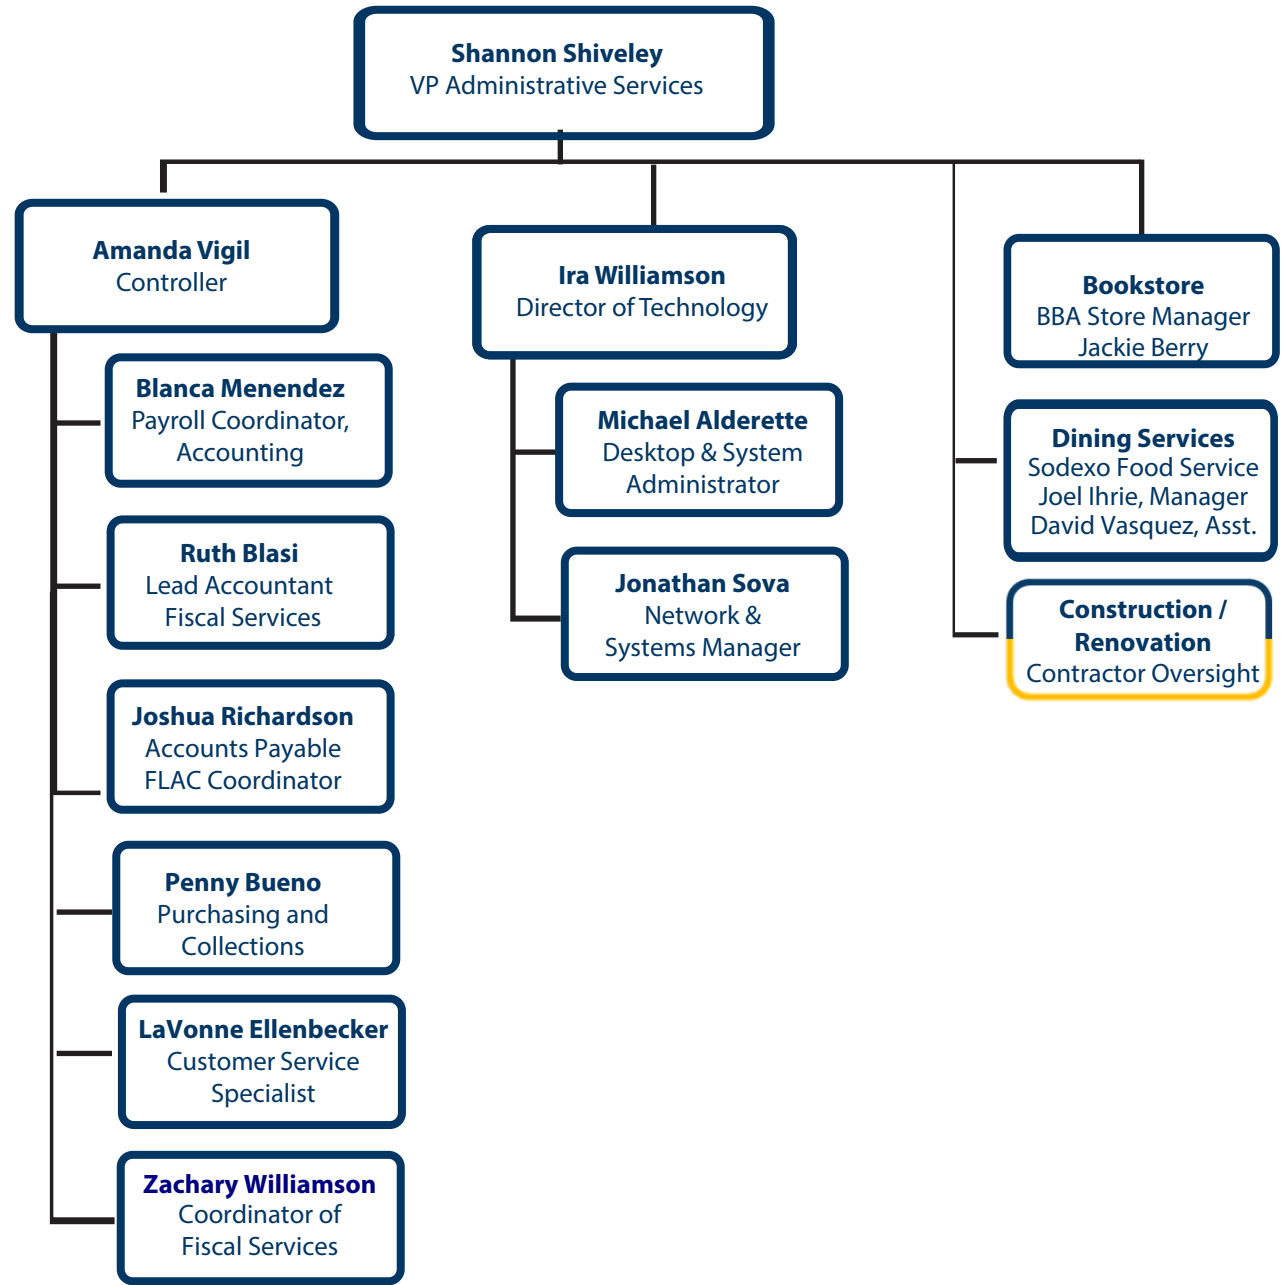

ADMINISTRATIVE SERVICES

TRINIDAD CAMPUS
600 Prospect St,
Trinidad, CO 81082

VALLEY CAMPUS
1011 Main St,
Alamosa, CO 81101