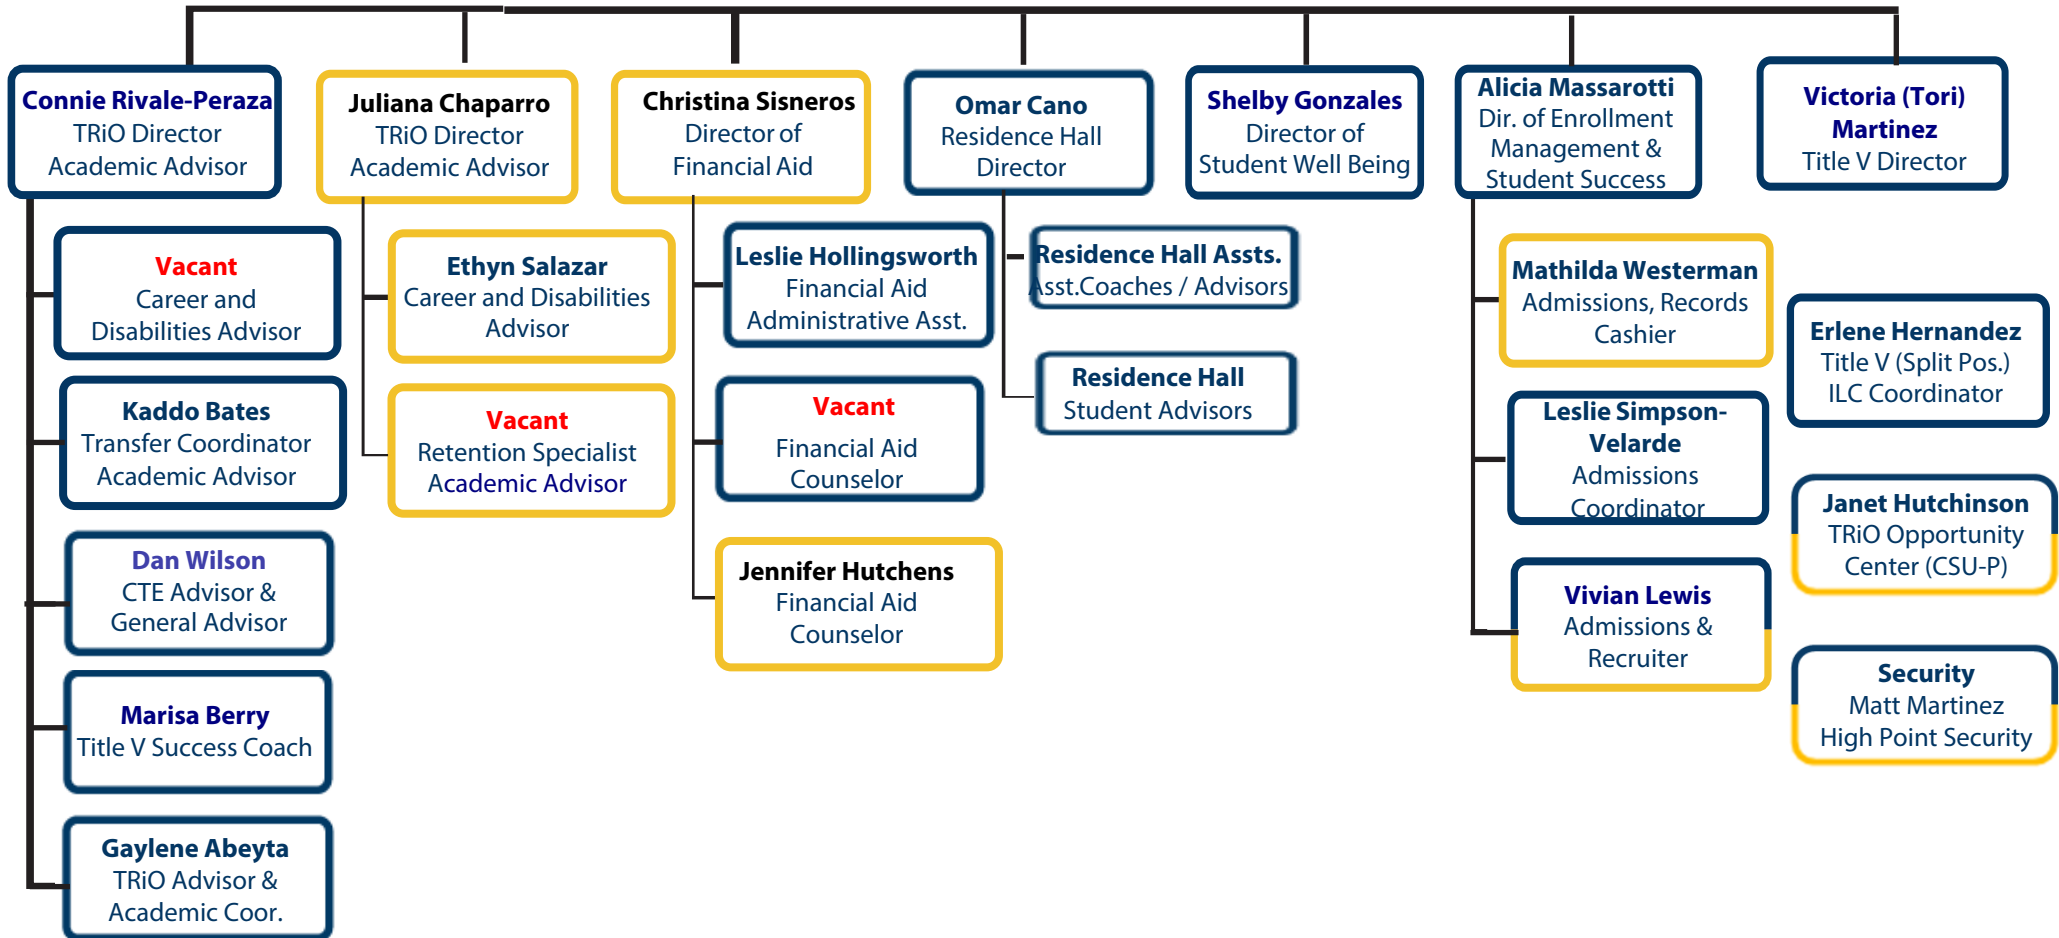

STUDENT AFFAIRS

Alfredo (Freddy) Burciaga
Vice President
Student Affairs

TRINIDAD CAMPUS
600 Prospect St,
Trinidad, CO 81082

VALLEY CAMPUS
1011 Main St,
Alamosa, CO 81101