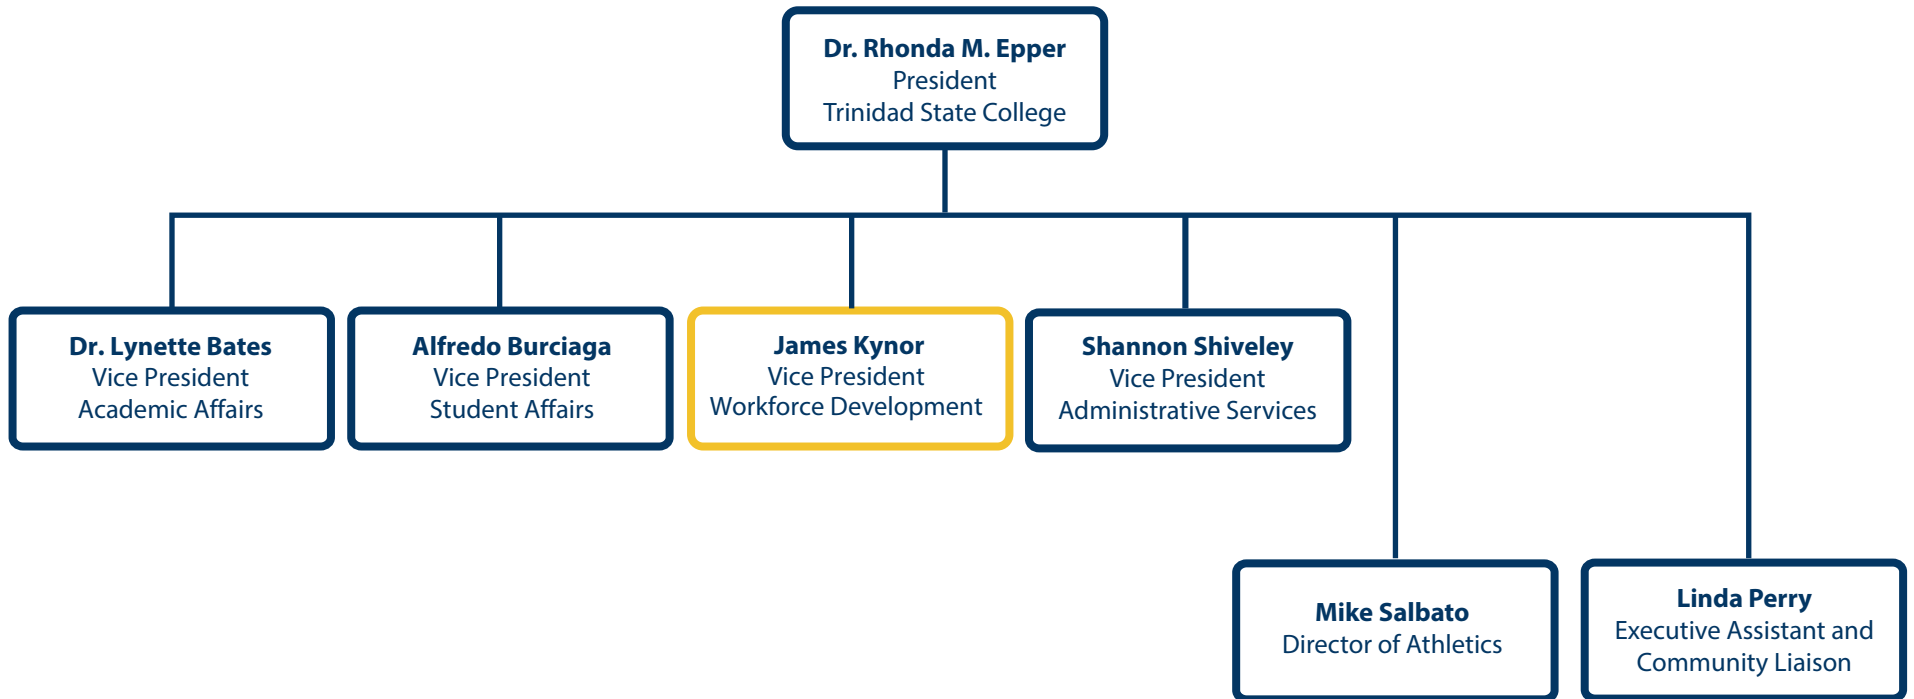

TRINIDAD STATE COLLEGE

TRINIDAD CAMPUS
600 Prospect St,
Trinidad, CO 81082

VALLEY CAMPUS
1011 Main St,
Alamosa, CO 81101