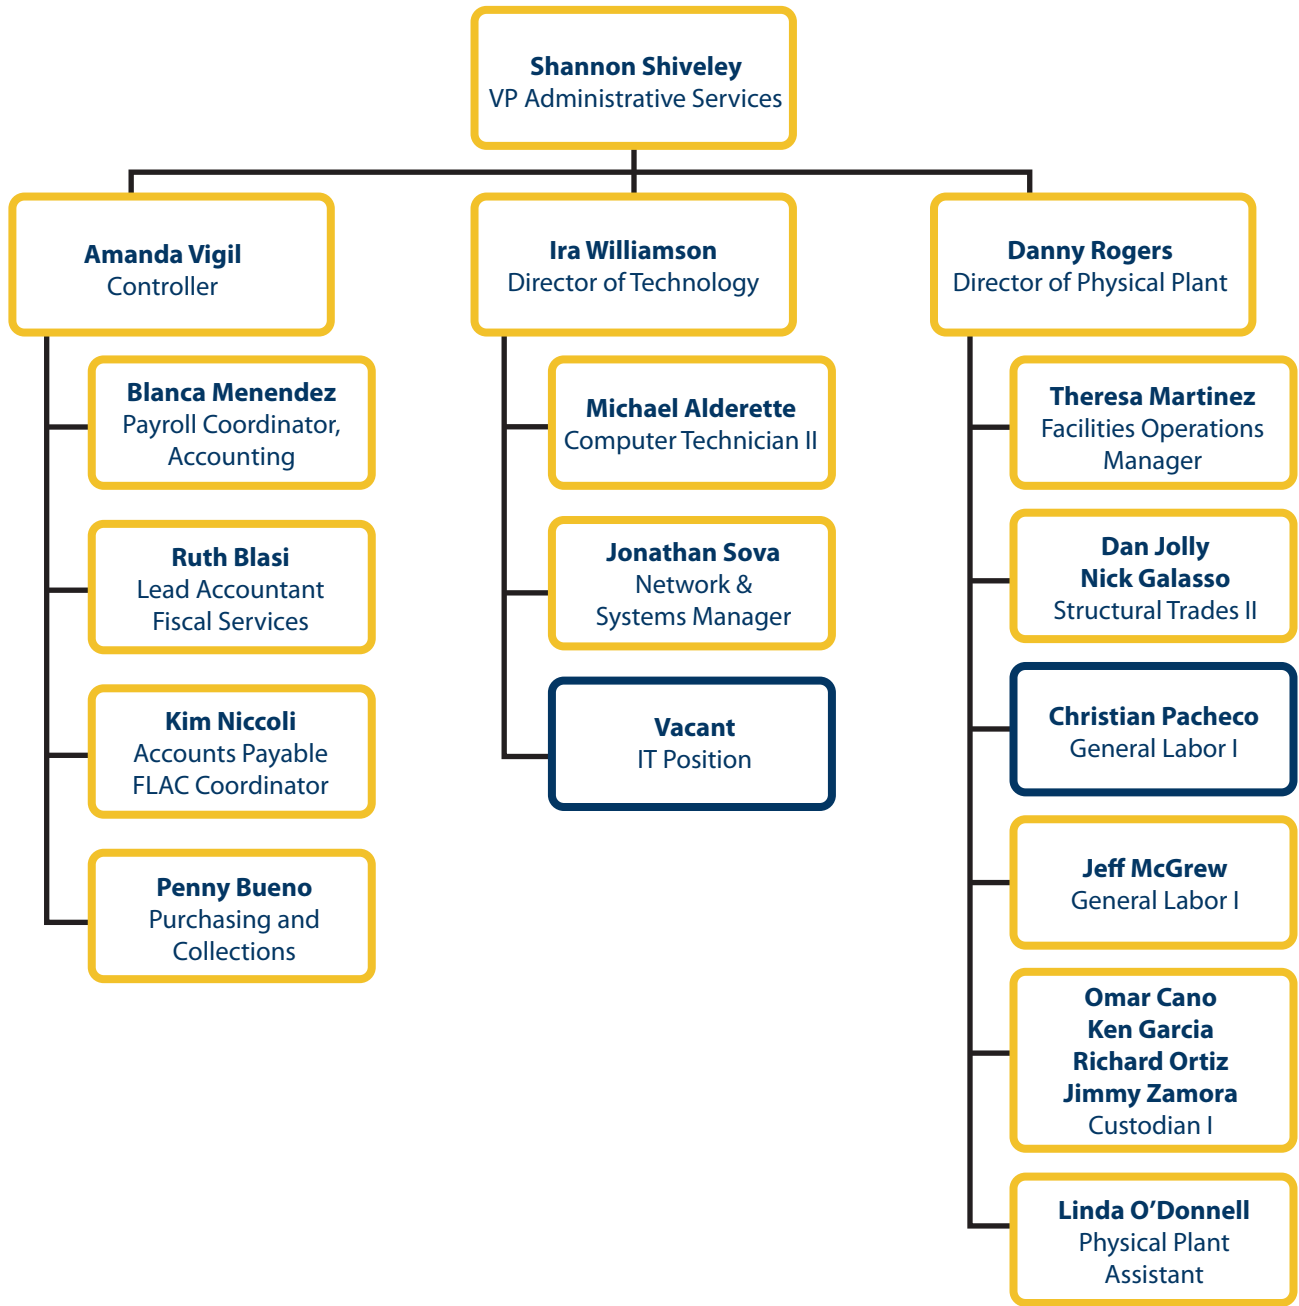

ADMINISTRATIVE SERVICES

TRINIDAD CAMPUS
600 Prospect St,
Trinidad, CO 81082

VALLEY CAMPUS
1011 Main St,
Alamosa, CO 81101