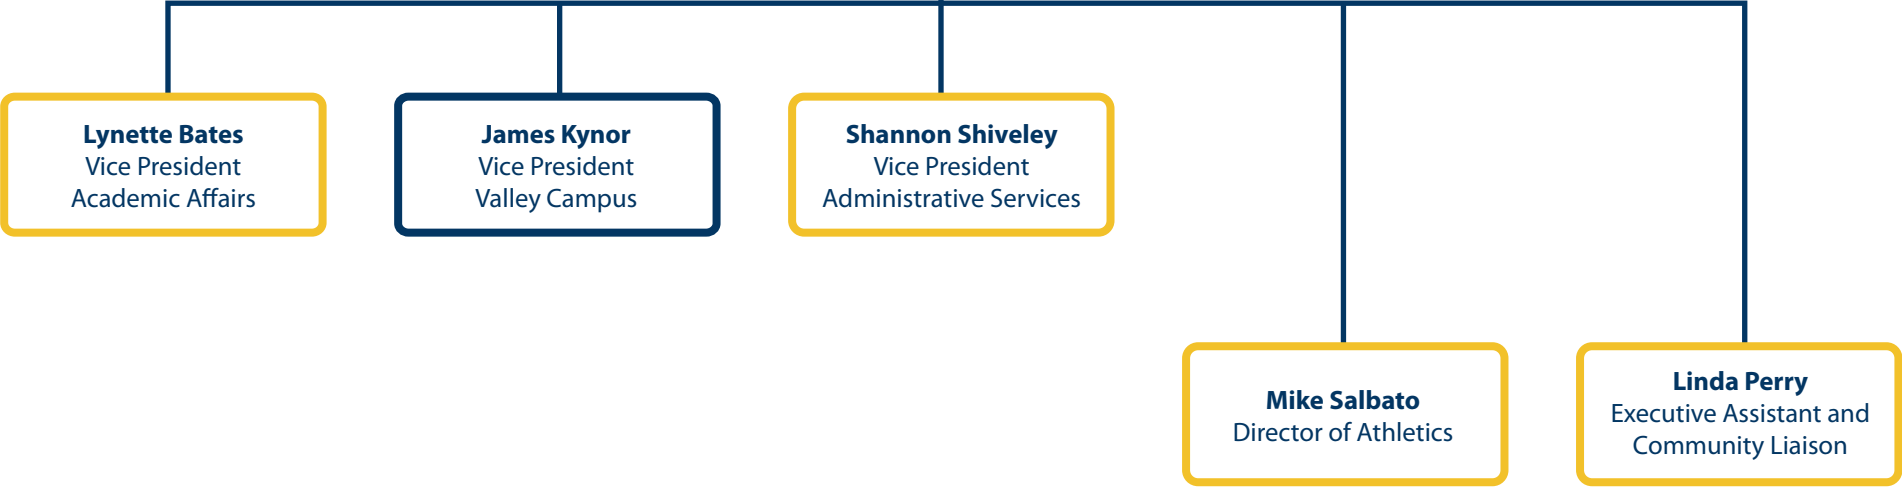

TRINIDAD STATE COLLEGE

Dr. Rhonda M. Epper
President
Trinidad State College

TRINIDAD CAMPUS
600 Prospect St,
Trinidad, CO 81082

VALLEY CAMPUS
1011 Main St,
Alamosa, CO 81101