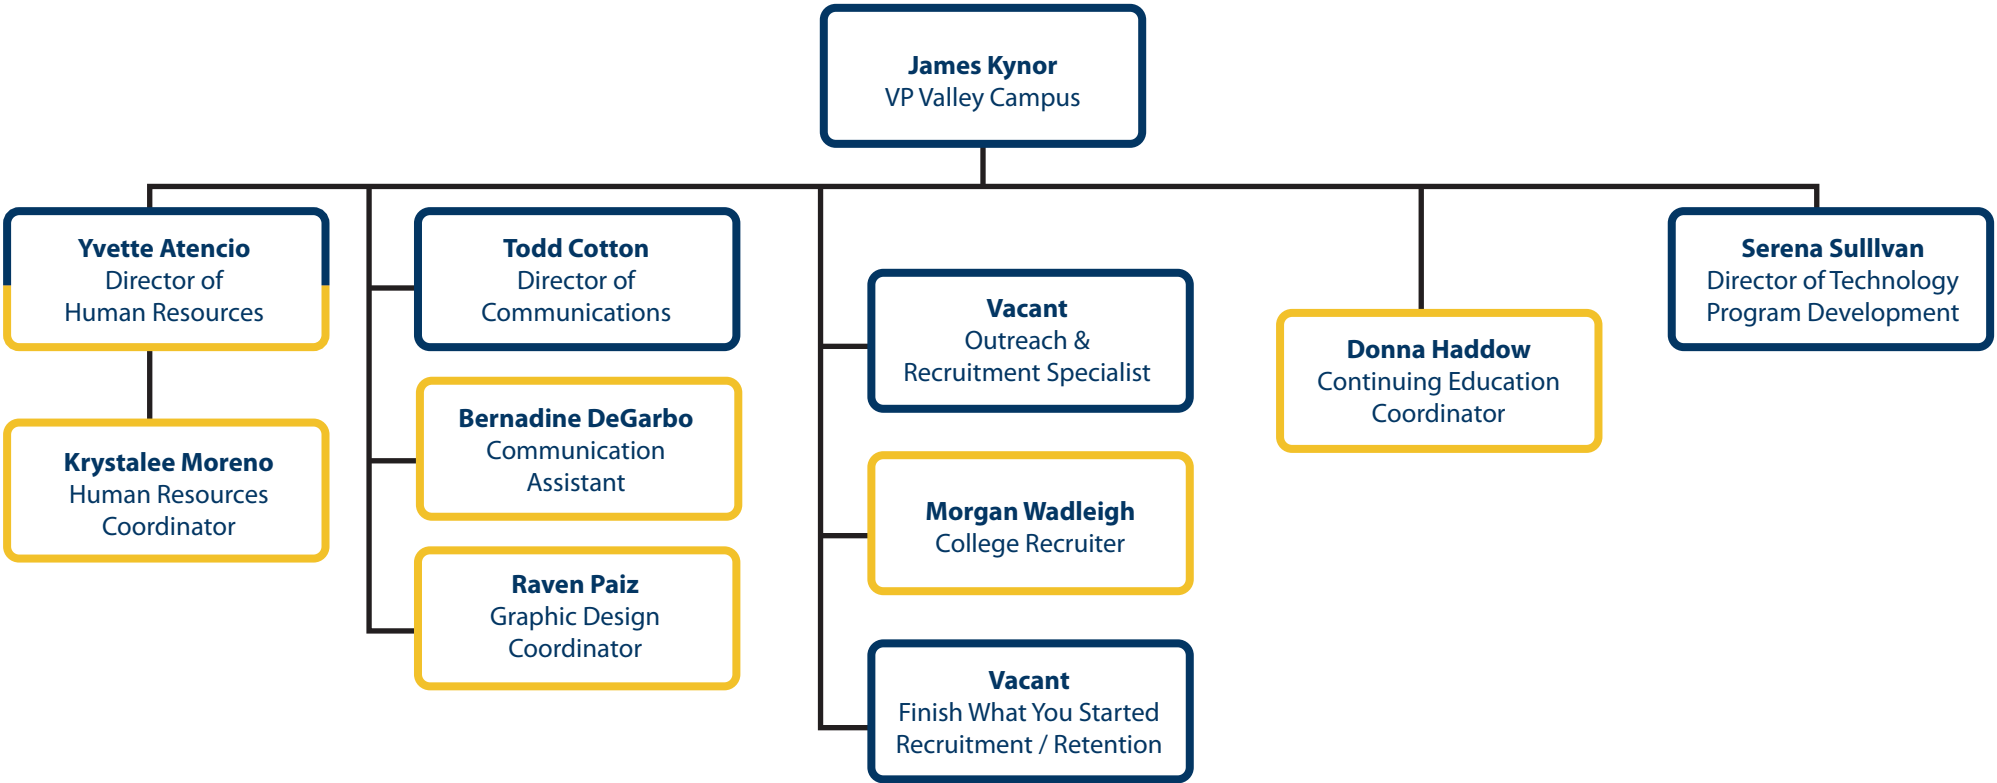

VALLEY CAMPUS

TRINIDAD CAMPUS
600 Prospect St,
Trinidad, CO 81082

VALLEY CAMPUS
1011 Main St,
Alamosa, CO 81101